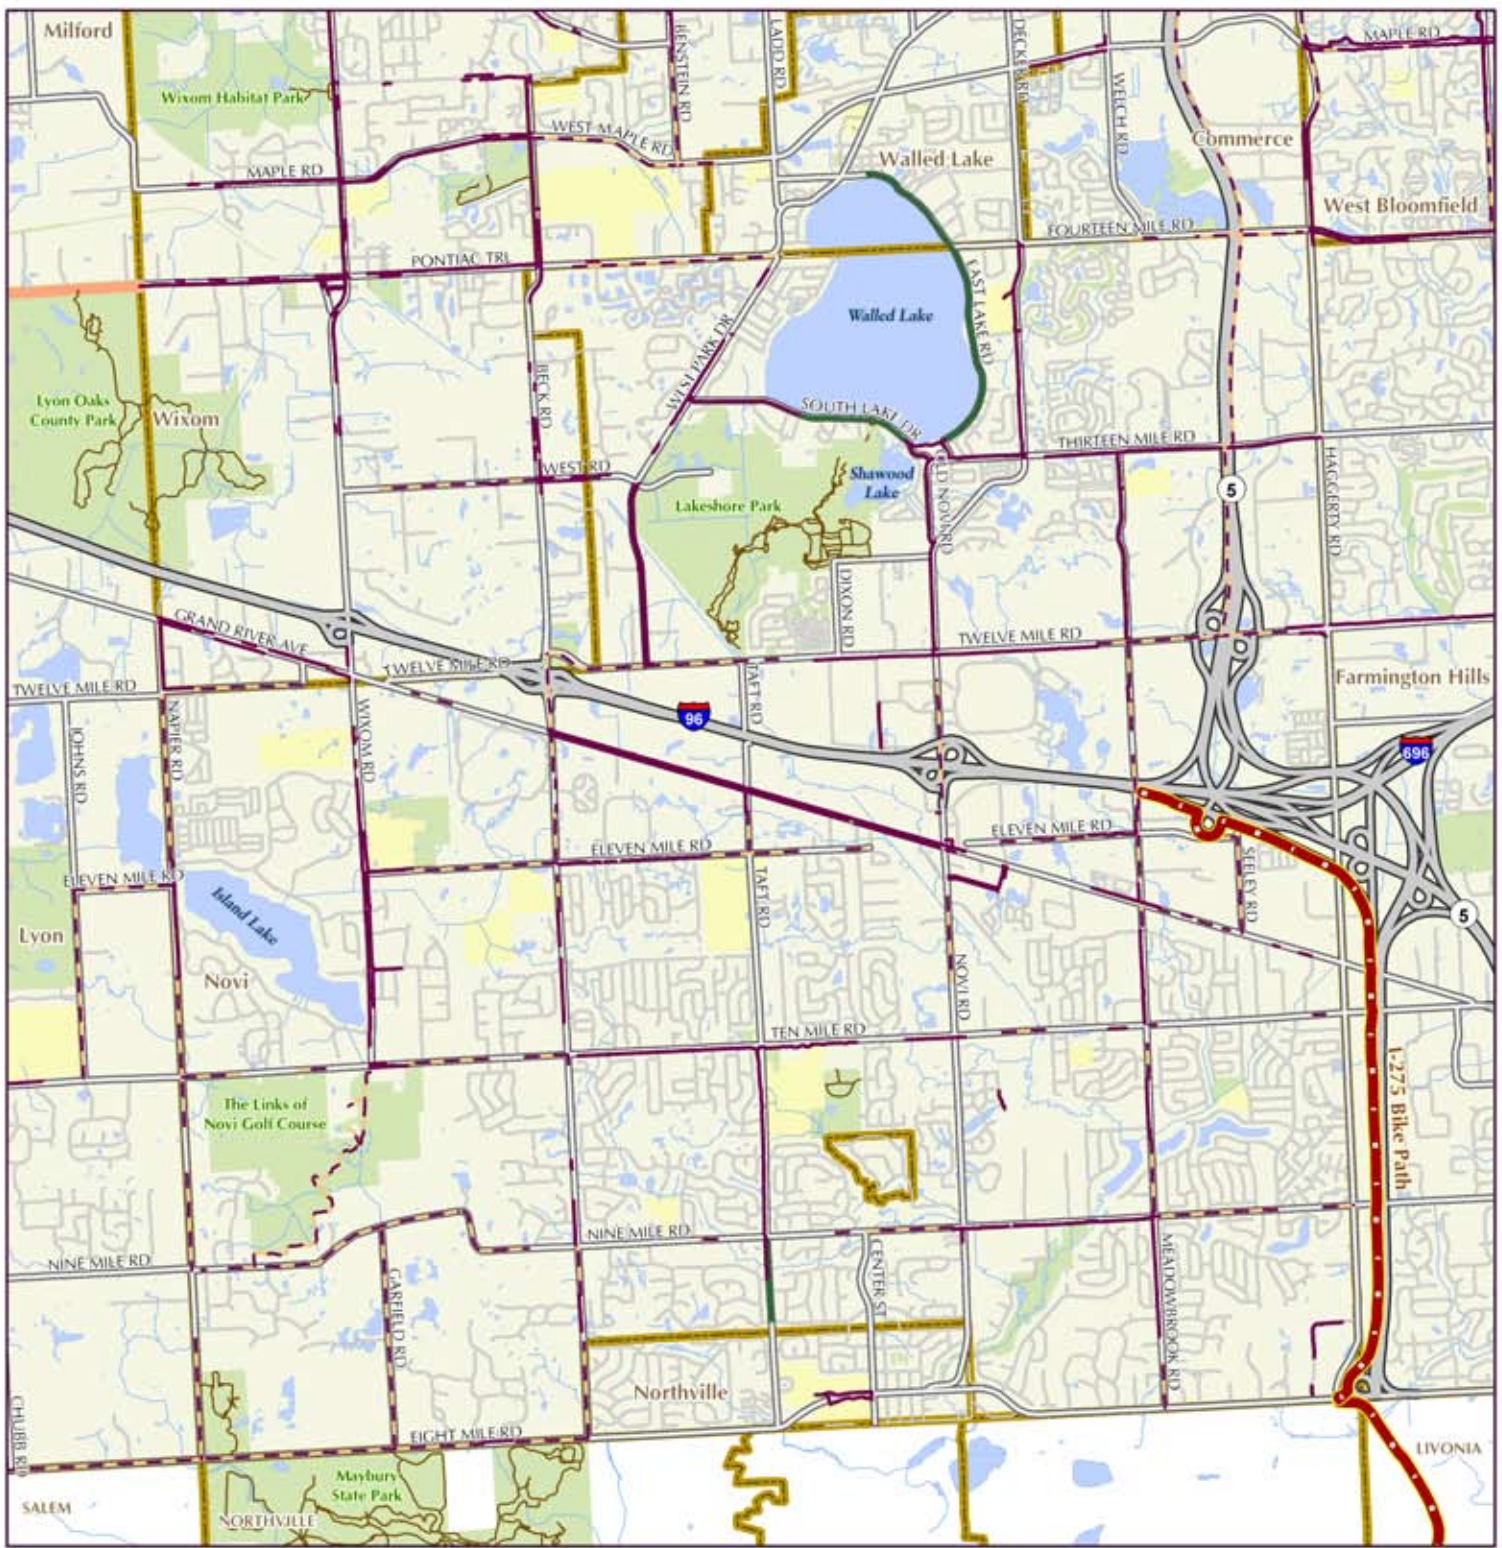

# I 275 BIKE PATH

- Legend**
- Proposed Trail-to-Trail Connector Routes
    - Yellow & Blue Route
    - Yellow Route
    - Blue Route
  - I-275 Bike Path
  - Trail
  - Safety/Side Path
  - Route
  - Bike Lane
  - Water Trail
  - Park Path
  - Proposed Pathway
  - Municipal Boundary
  - Lakes & Ponds
  - Rivers & Streams
  - Recreation Land
  - School

July 2008

Sources:  
 Roads: Oakland County GIS, 2008  
 Trail Network: Oakland County GIS, 2008  
 Recreation Lands: Oakland County GIS, 2008