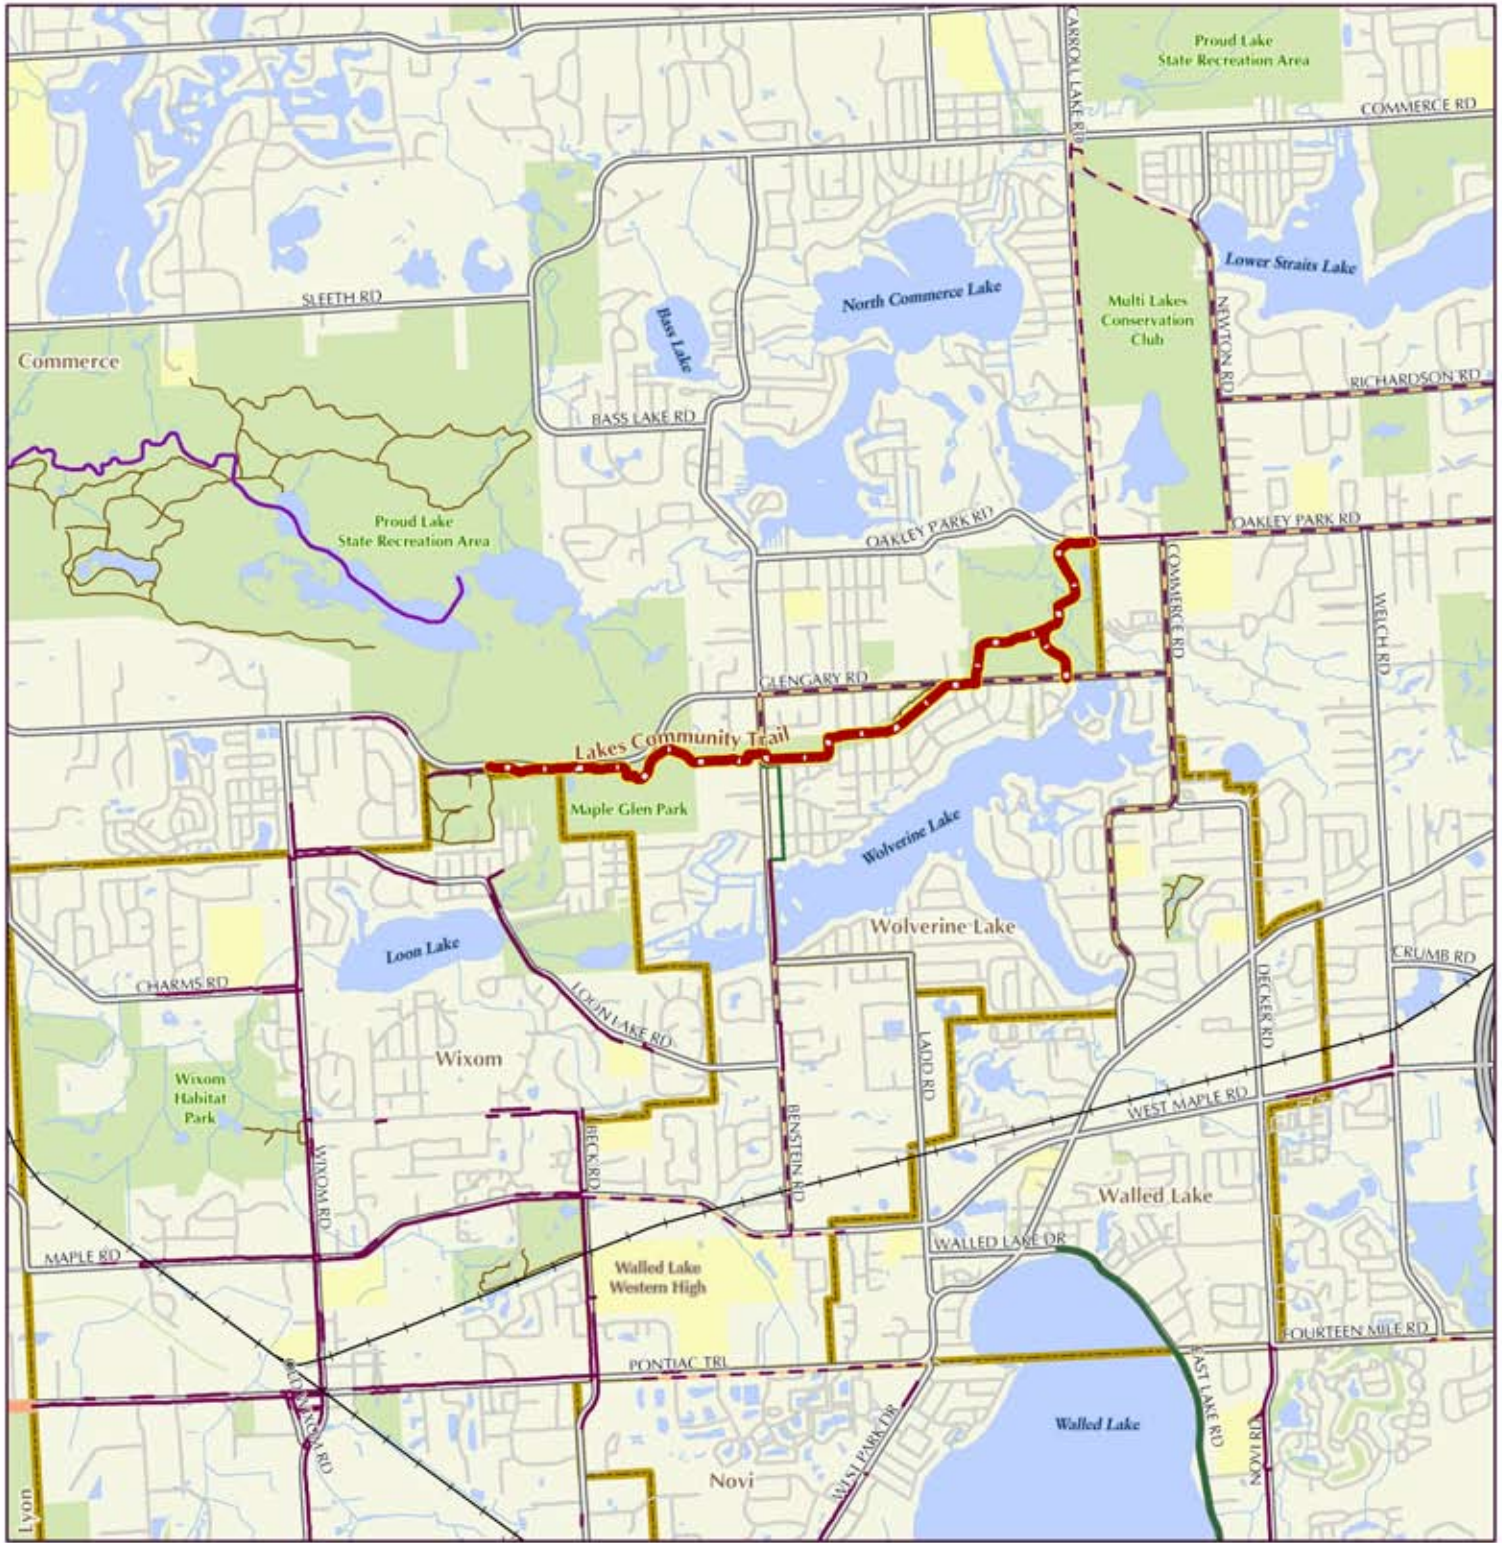

LAKES COMMUNITY TRAIL

Legend

- Proposed Trail-to-Trail Connector Routes
 - Yellow Route
 - Blue Route
- Lakes Community Trail
- Trail
- Safety/Side Path
- Route
- Bike Lane
- Water Trail
- Park Path
- Proposed Pathway
- Municipal Boundary
- Lakes & Ponds
- Rivers & Streams
- Recreation Land
- School
- Railroad

July 2008

Sources:
 Roads: Oakland County GIS, 2008
 Trail Network: Oakland County GIS, 2008
 Recreation Lands: Oakland County GIS, 2008