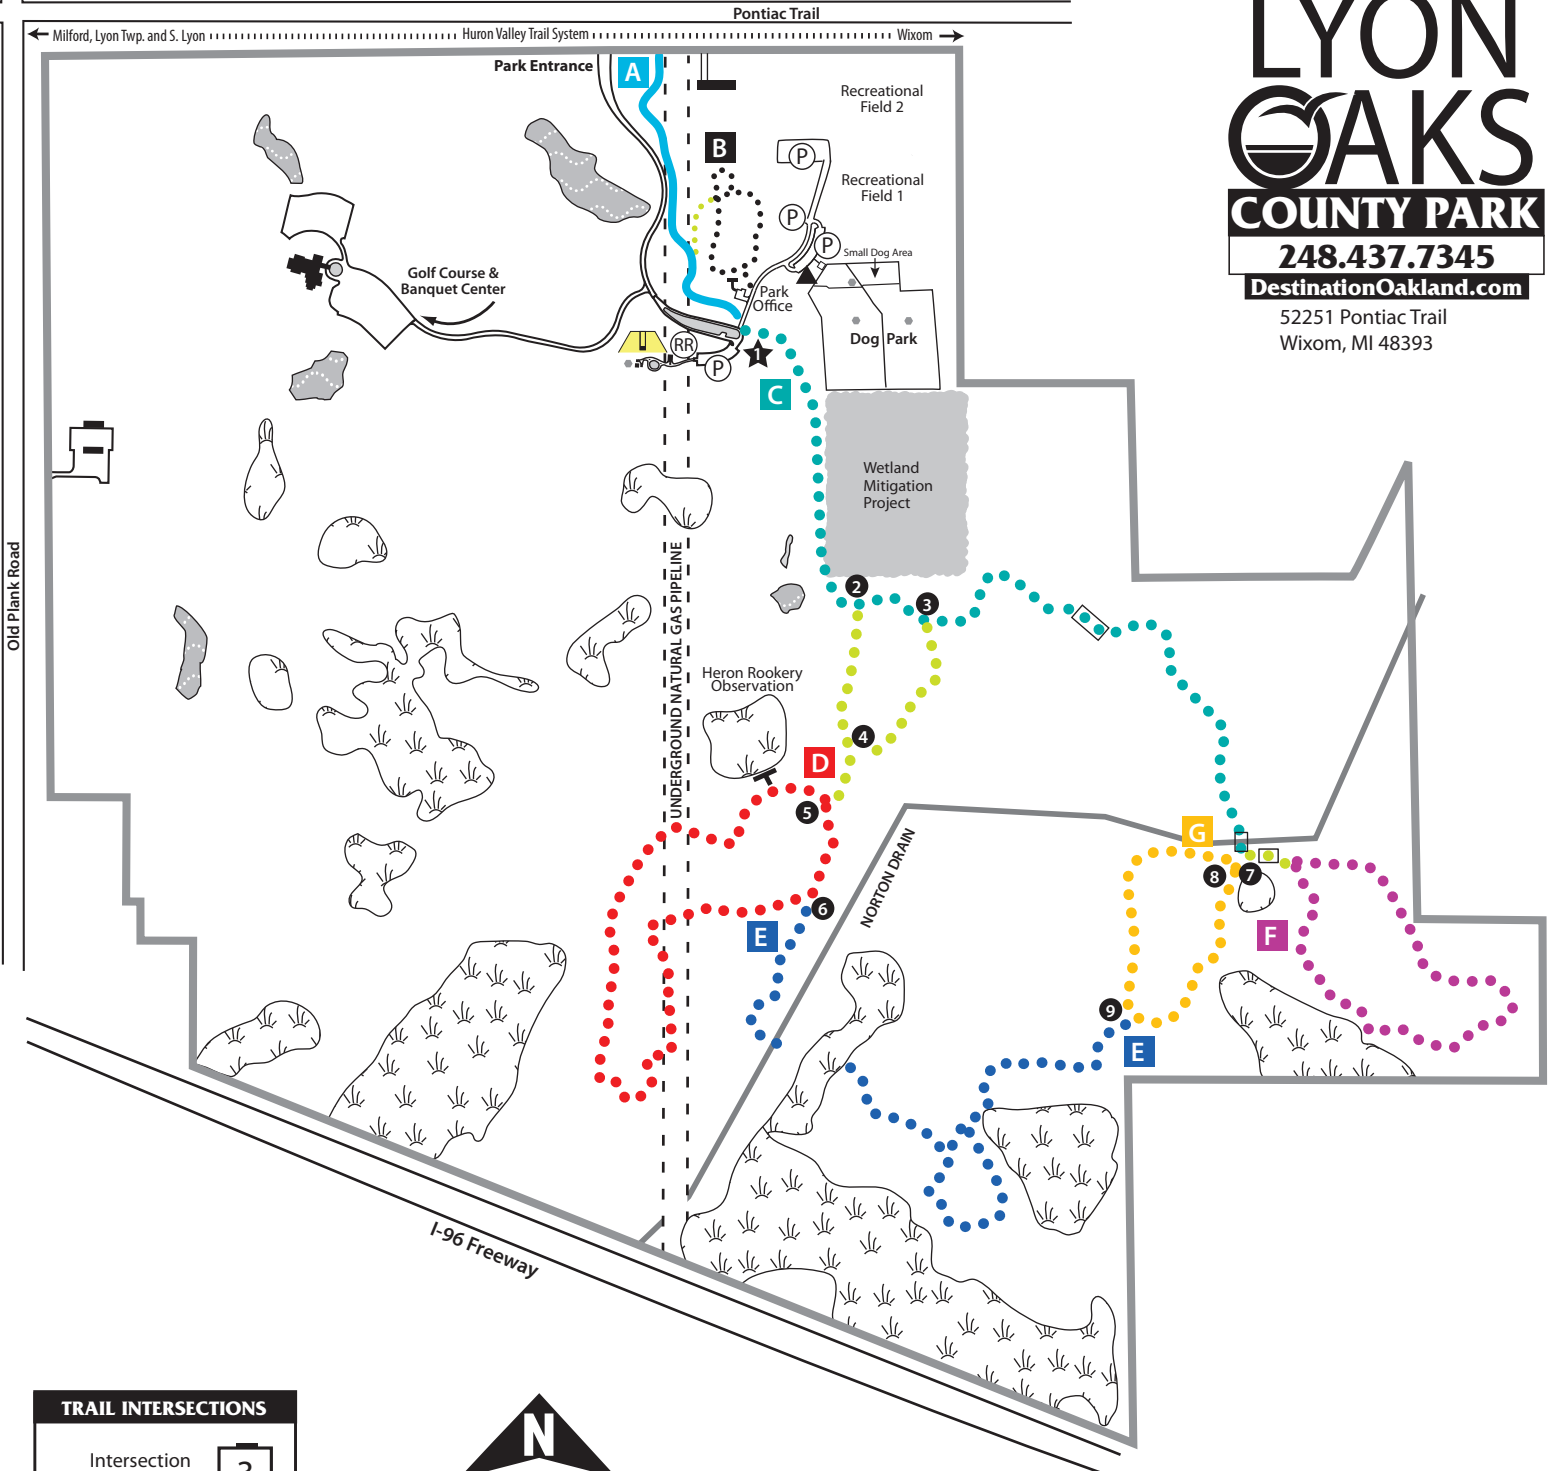

# LYON OAKS COUNTY PARK

**248.437.7345**  
**DestinationOakland.com**

52251 Pontiac Trail  
 Wixom, MI 48393

## TRAIL INTERSECTIONS

**CAUTION**  
 Bikes may be used on trails. Personal safety items, such as a helmet, are recommended. Operate bikes under control at all times. Please stay on designated trails so as not to disturb plants and wildlife.

- ★ Trailhead
- (P) Parking
- (RR) Restrooms
- ▲ Portable Restroom
- ⬢ Pavilion
- ⬢ Playground
- Paved Trail
- Natural Trail
- ① - ⑨ Trail Intersections

TRAILS	DISTANCE	TERRAIN
<b>A</b> Prairie Pathway	.35 miles	Paved; slight elevation changes
<b>B</b> Old Orchard Loop	.30 miles	Dirt/woodchip trail; slight elevation changes
<b>C</b> Coyote Corridor	1.03 miles	Gravel/boardwalk; relatively flat
<b>D</b> Heron Loop	1.08 miles	Gravel; relatively flat
<b>E</b> Red-tail Run West	.21 miles	Gravel; relatively flat
<b>E</b> Red-tail Run East	1.09 miles	Gravel; relatively flat
<b>F</b> Fawn Loop	.80 miles	Gravel; slight elevation changes
<b>G</b> Turkey Loop	.52 miles	Gravel; relatively flat
Connectors		Bridge/boardwalk