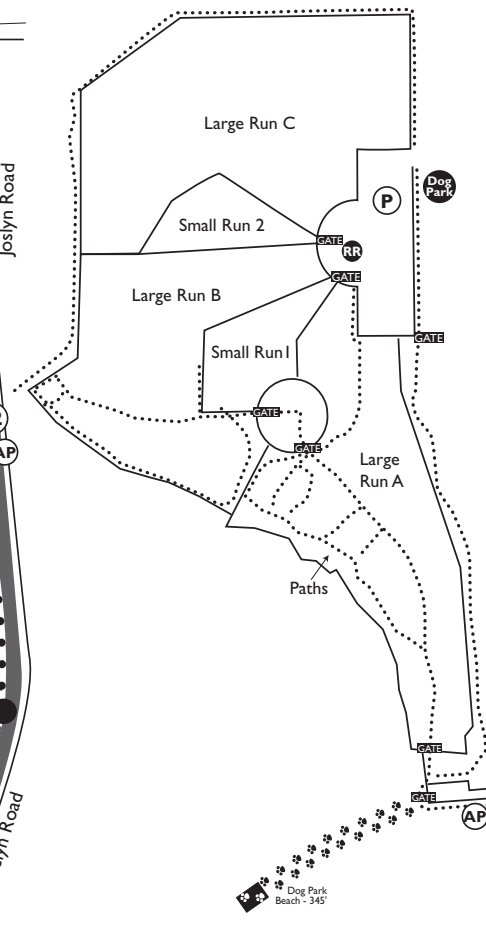

Dog Park Entrance

Joslyn Road

Dog Park

Marsh
Lake Sixteen

Accessible Dock

Joslyn Road

Good Shepherd Lutheran Church

Cedar Key Subdivision

Cedar Key Subdivision

Scripps Condos

Orion Twp Safety Path

MAP REFERENCE

Safety Zone

Scenic Overlook

Parking/Trail Head

Handicap accessible Porta-jon

Accessible Parking

Restroom

1 - 34 Trail Map Reference Points

Main trails

Orion Oaks Hiking Achievement Trail - 5 miles

Geocache/Letterbox Trailway

Geocache placement - within 20 feet of either side of official trailway; not adjacent to boardwalk, stair, bridge or erosion control structure.

TRAIL REFERENCE POINT

Intersection where you are

All maps oriented to North

Direction of travel to next number

3

Map

4

ORION OAKS COUNTY PARK